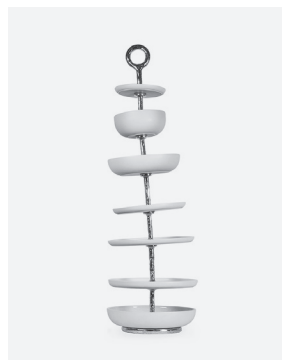

OBJECT N° 85

MATERIALS:
ROYAL TICHELAAR
MAKKUM PORCELAIN,
POLISHED BRONZE

DIMENSIONS:
10¼ × 10¼ × 32⅝ IN

TYPE:
EDITION OF 6

COMPLETED:
2014

TITLE:
“ÉTAGÈRE 2014”

CREATOR:
ROYAL TICHELAAR
MAKKUM + STUDIO JOB